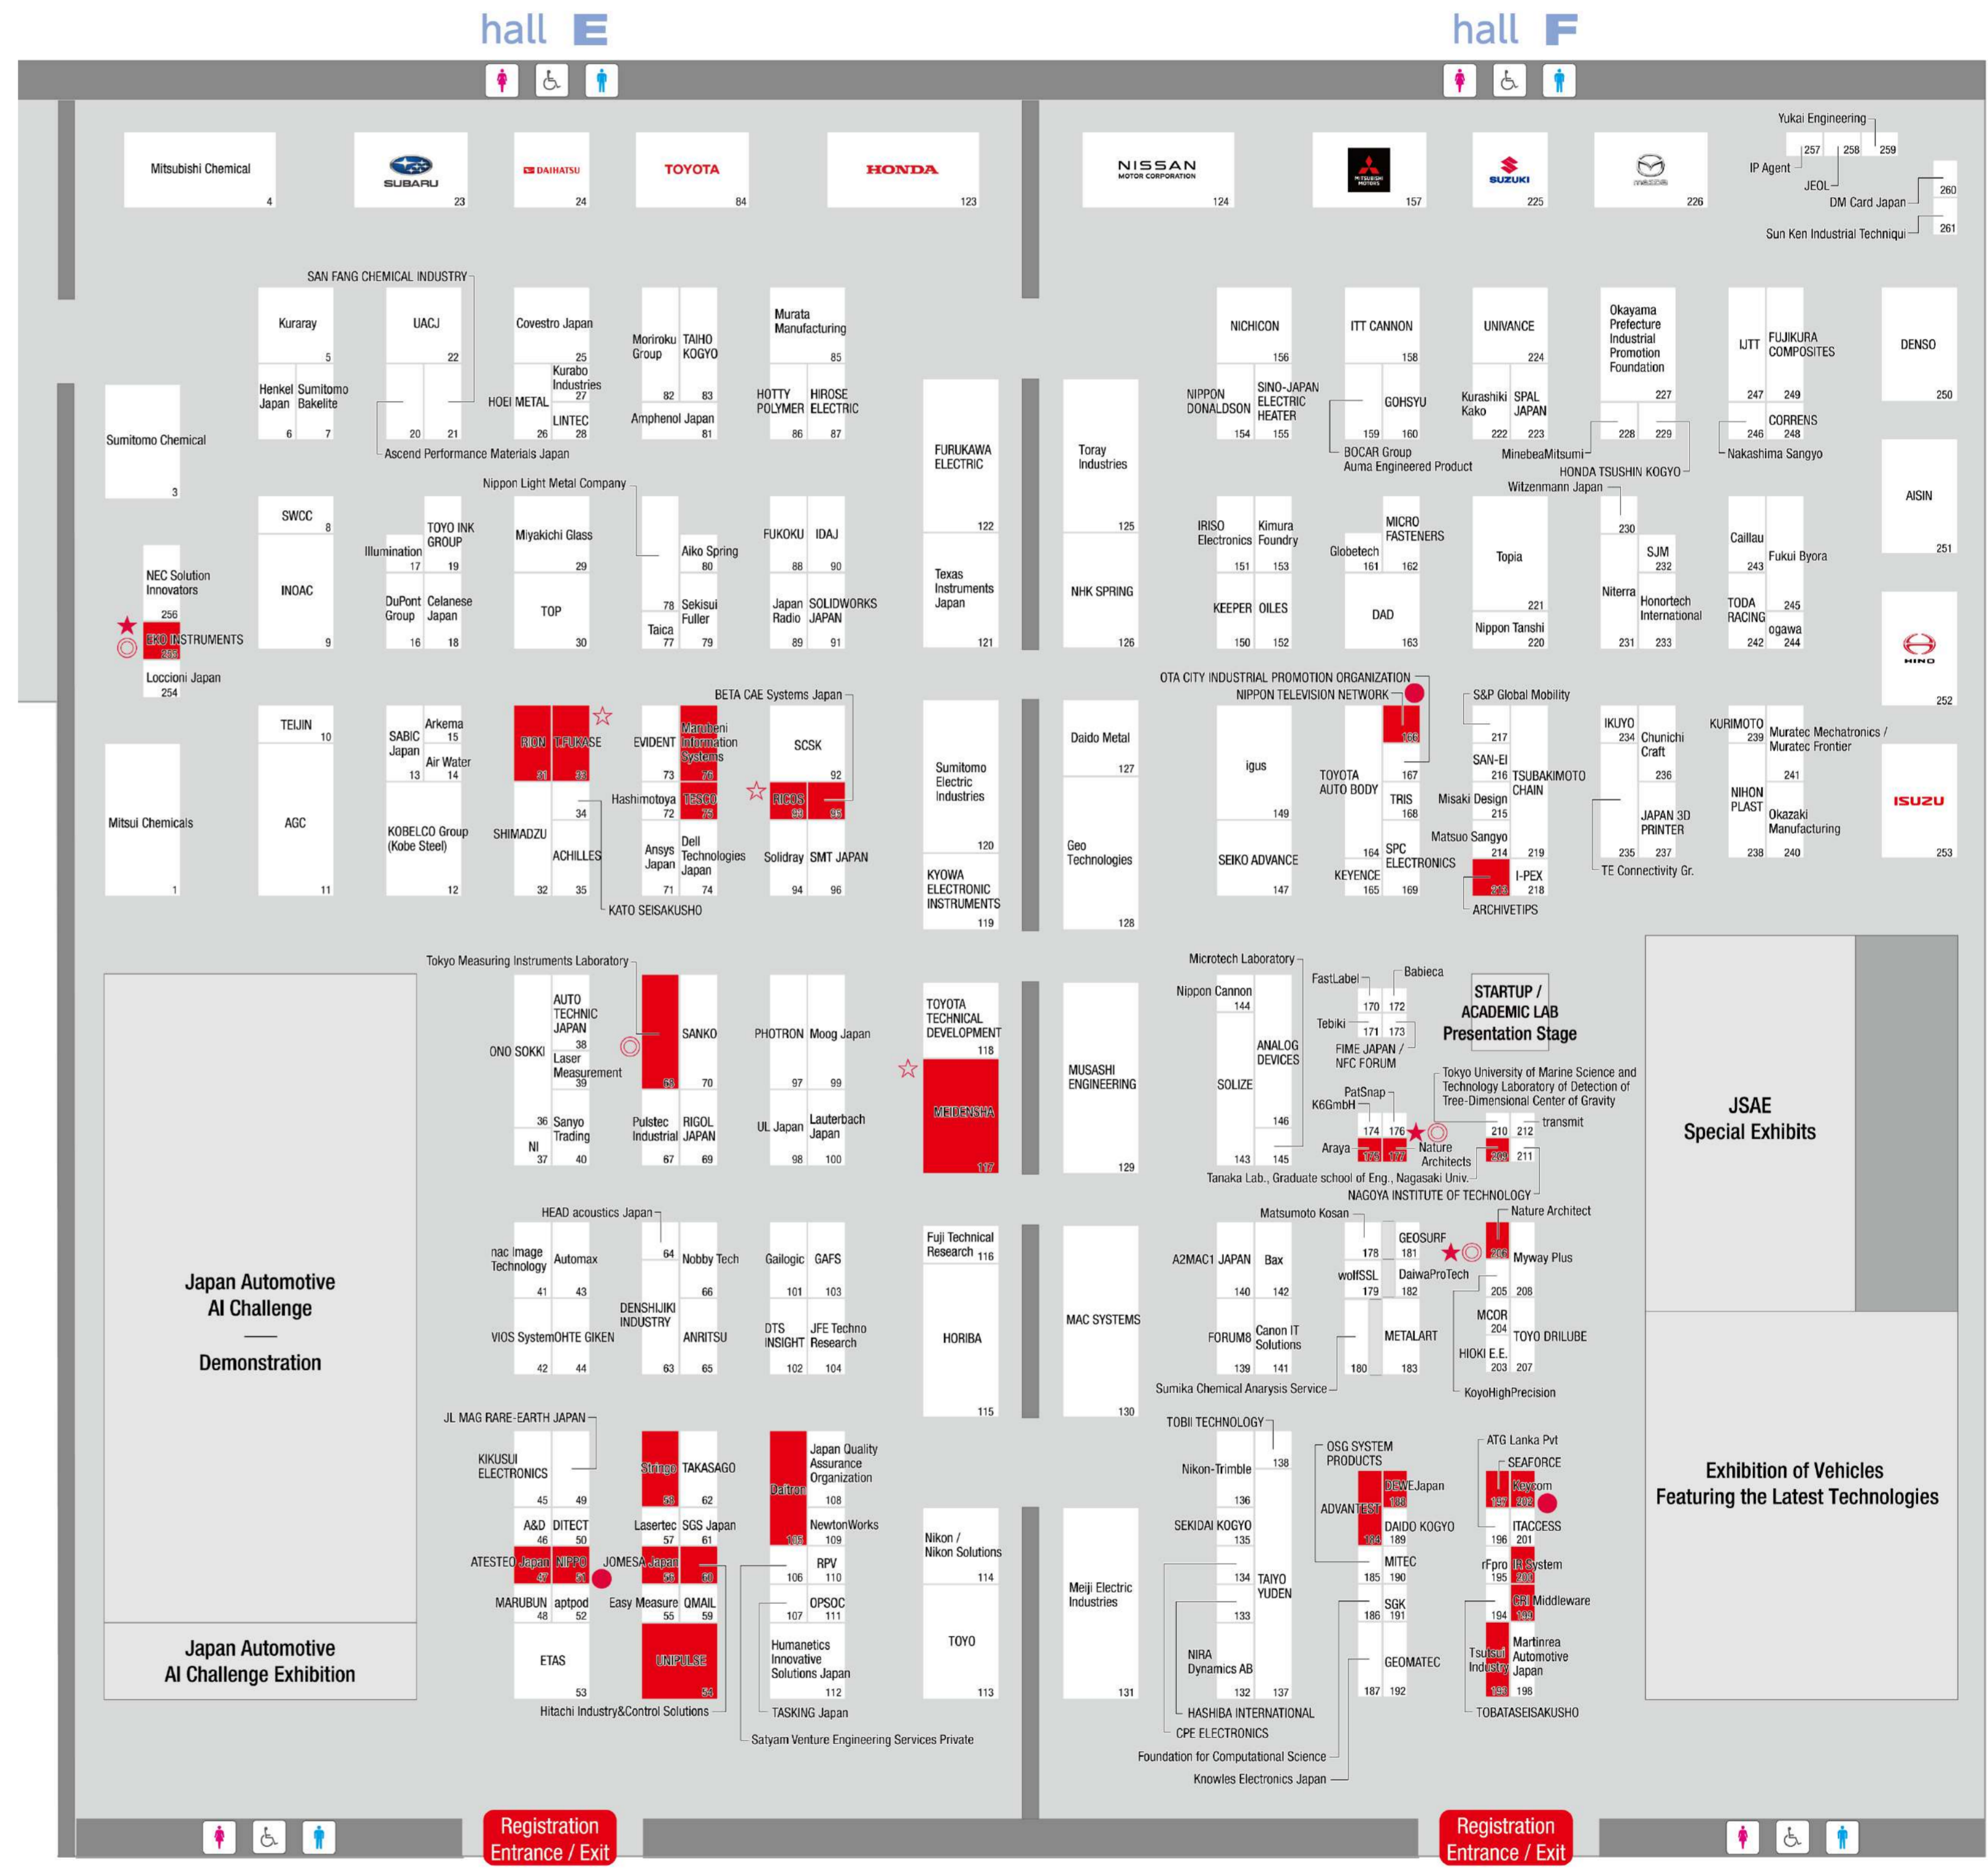

Company	Booth No.	Key Point	Technology
ARCHIVETIPS Inc.	213		
IR System Co., Ltd.	200		
ATESTEO Japan K.K.	47		
ADVANTEST Corp.	184		
Araya Inc.	175		
EKO INSTRUMENTS Co., Ltd.	255	World first	Carbon neutral
Keycom Corp.	202		automatic driving
CRI Middleware Co., Ltd.	199		
SEAFORCE Co., Ltd.	197		
Stringo Co., Ltd.	58		
Daitron Co., Ltd.	105		
Tsutsui Industry Co., Ltd	193		
TESCO Corp.	75		
DEWEJapan Co., Ltd.	188		
Tokyo Measuring Instruments Laboratory Co., Ltd.	68		Carbon neutral
Tanaka Lab., Graduate school of Eng., Nagasaki Univ.	209		
NIPPO CORPORATION Co., Ltd.	51		automatic driving
NIPPON TELEVISION NETWORK Corp.	166		automatic driving
Nature Architects	177, 206	World first	Carbon neutral
Hitachi Industry&Control Solutions Ltd.	60		
T.FUKASE Co., Ltd.	33	Japan first	
BETA CAE Systems Japan Inc.	95		
Marubeni Information Systems Co., Ltd.	76		
MEIDENSHA Corp.	117		Carbon neutral
UNIPULSE Corp.	54		
JOMESA Japan K.K.	56		
RION Co., Ltd.	31		
RICOS Co., Ltd.	93	Japan first	

★: Technology is a world first ☆: Technology is a Japan first ⊙: Technology about Carbon neutral ●: Technology about automatic driving