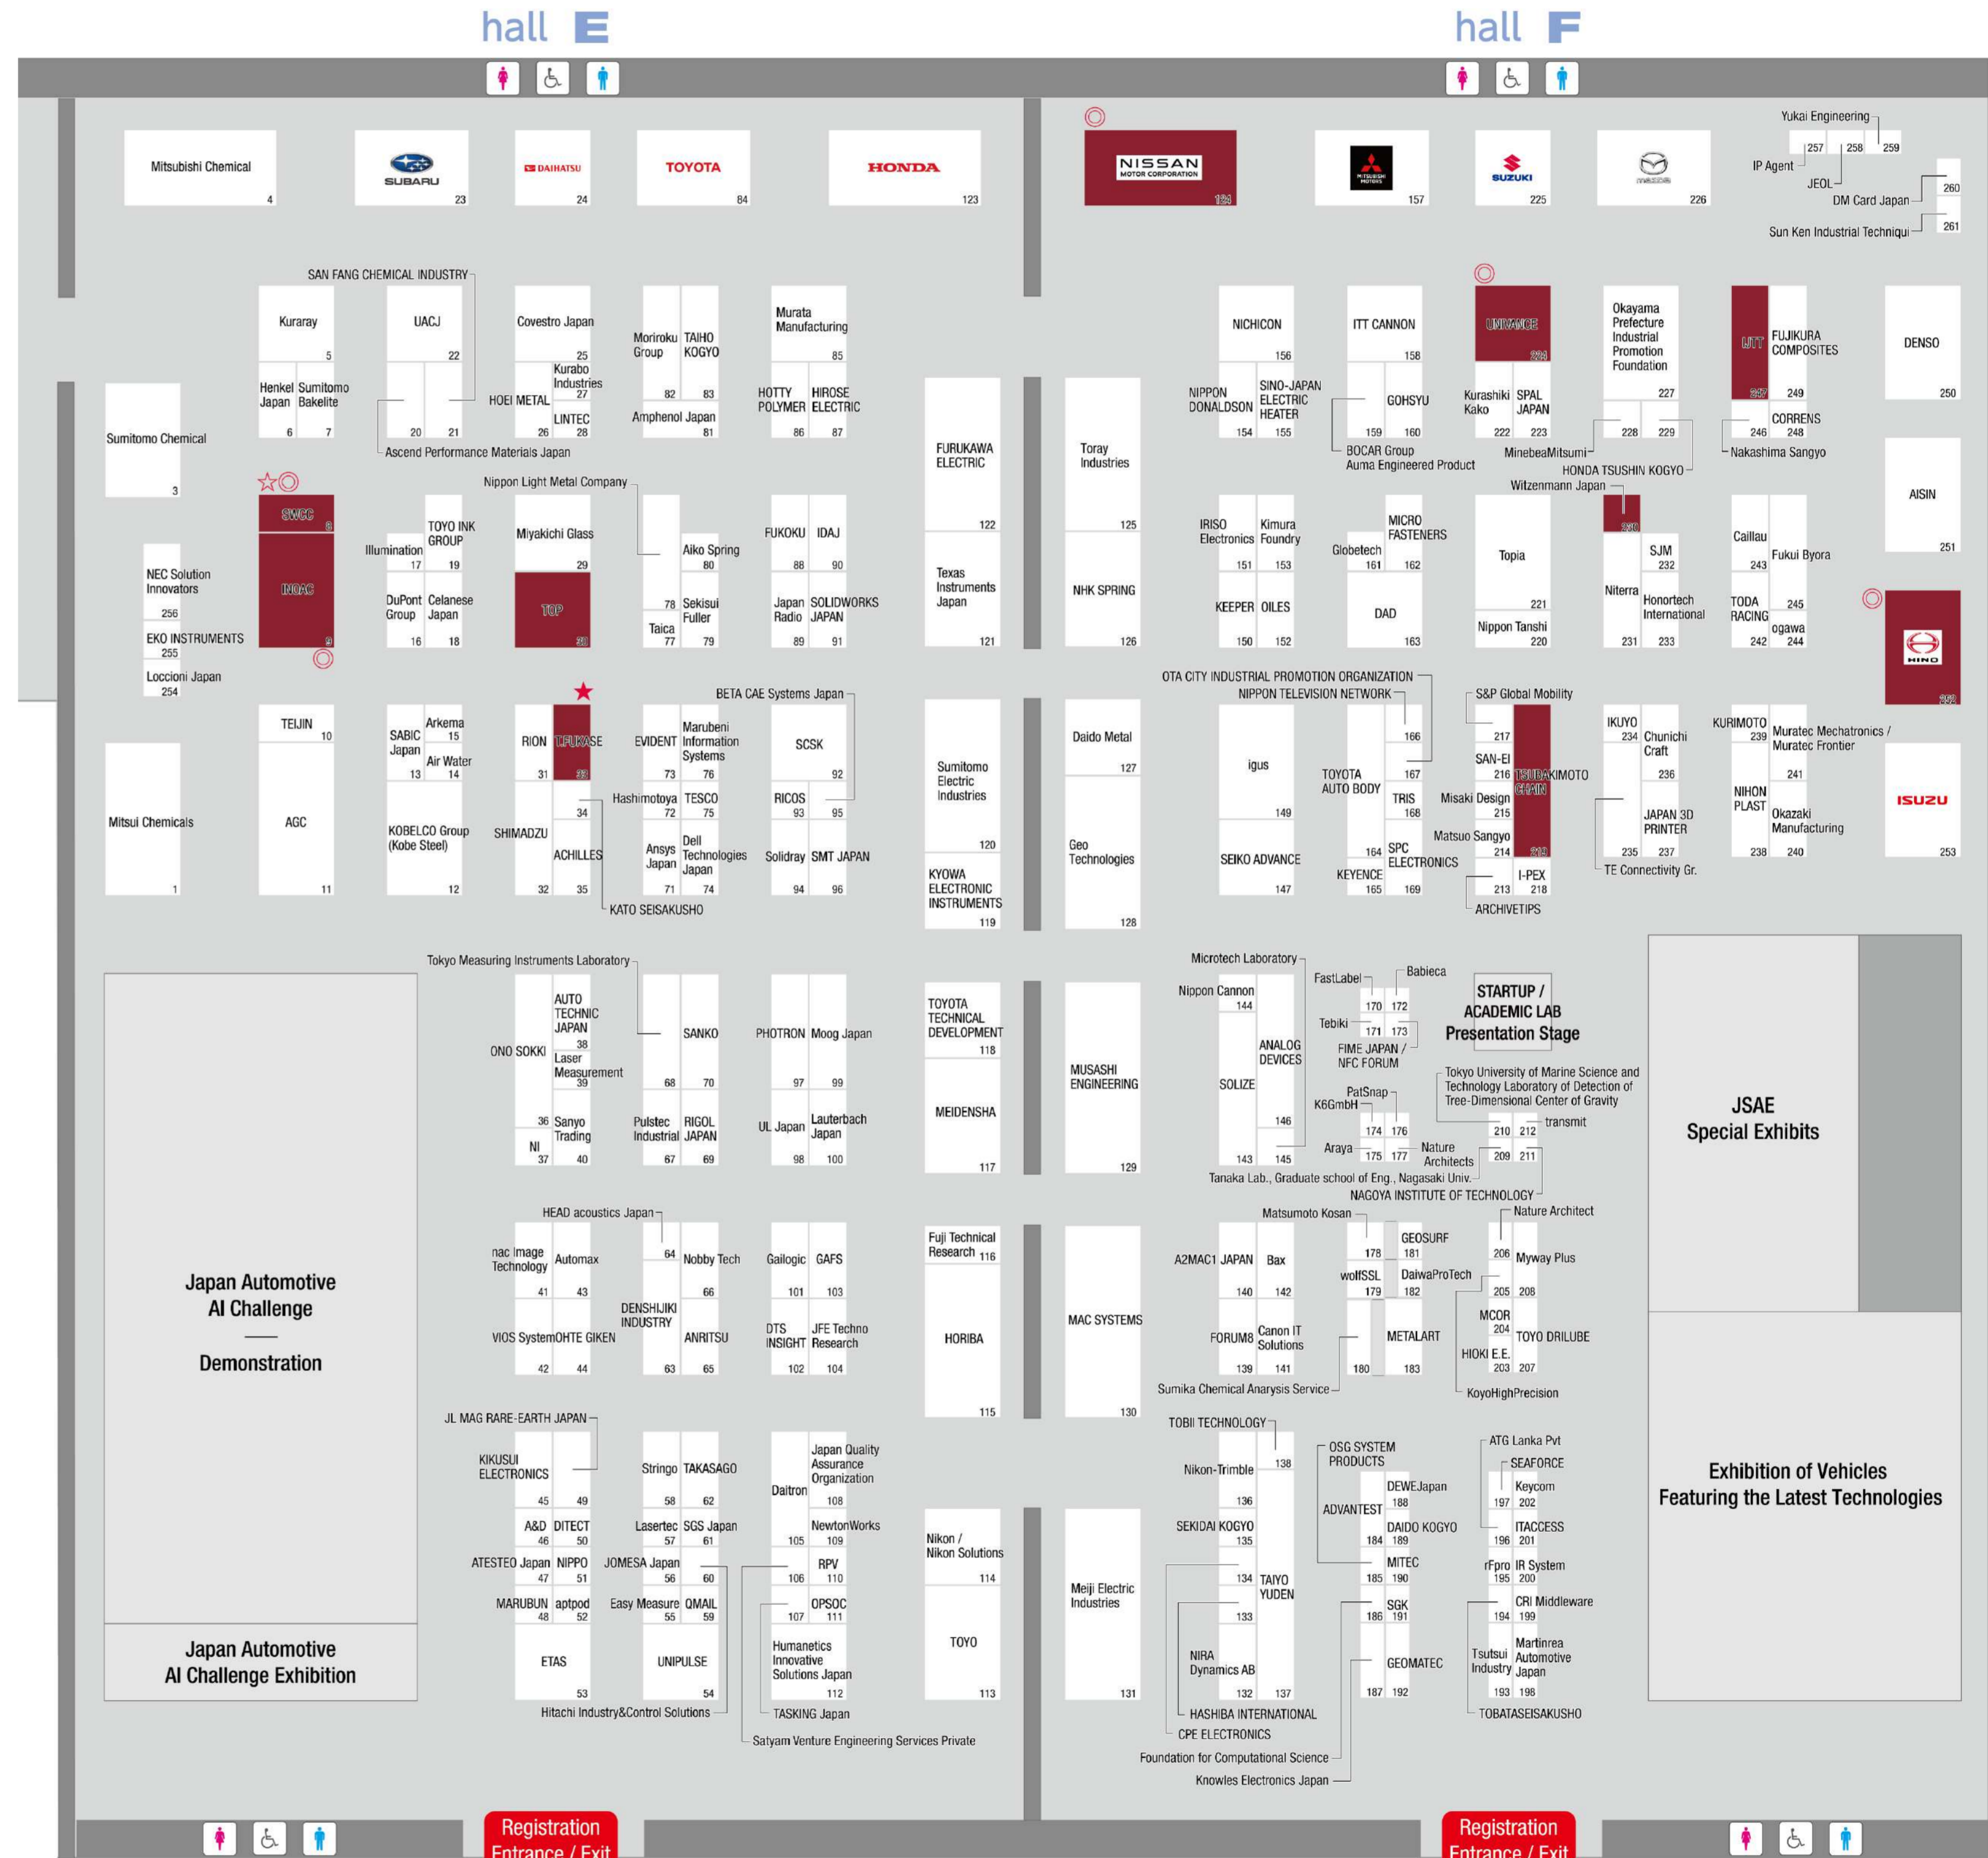

Company	Booth No.	Key Point	Technology
Aida Engineering Co.,Ltd.	227	World first	
CRI Middleware Co., Ltd.	199		automatic driving
TECHMATRIX Corp.	On-line		
Tokyo University of Marine Science and Technology Laboratory of Detection of Tree-Dimensional Center of Gravity	210	World first	automatic driving
NIRA Dynamics	132		automatic driving
FURUKAWA ELECTRIC Co., Ltd.	122		
MAC SYSTEMS CORPORATION Co., Ltd.	130		
Mazda Motor Corporation	226		
UNIPULSE Corp.	54		
UNIVANCE Corp.	224		Carbon neutral

★:Technology is a world first ☆:Technology is a Japan first ◎:Technology about Carbon neutral ●:Technology about automatic driving

Company	Booth No.	Key Point	Technology
ACHILLES Corp.	35		
Air Water Inc.	14		Carbon neutral
SAN FANG CHEMICAL INDUSTRY Co., Ltd.	21	World first	Carbon neutral
Topia Co., Ltd.	221	World first	Carbon neutral
HIOKI E.E. CORPORATION	203		Carbon neutral
FURUKAWA ELECTRIC Co., Ltd.	122		Carbon neutral
Henkel Japan Ltd.	6		Carbon neutral
Mitsubishi Motors Co., Ltd.	157		

★: Technology is a world first ☆: Technology is a Japan first ◎: Technology about Carbon neutral ●: Technology about automatic driving

Company	Booth No.	Key Point	Technology
IJTT Co., Ltd.	247		Carbon neutral
INOAC CORPORATION	9		Carbon neutral
Witzenmann Japan K.K.	230		
SWCC Corporation	8	Japan first	Carbon neutral
TSUBAKIMOTO CHAIN Co., Ltd.	219		
TOP Co., Ltd.	30		
Nissan Motor Co., Ltd.	124		Carbon neutral
Hino Motors Ltd.	252		Carbon neutral
T.FUKASE Co., Ltd.	33	World first	
UNIVANCE Corp.	224		Carbon neutral

★: Technology is a world first ☆: Technology is a Japan first ⊙: Technology about Carbon neutral ●: Technology about automatic driving

Company	Booth No.	Key Point	Technology
DTS INSIGHT Corp.	102		
Babieca	172	World first	automatic driving
FIME JAPAN Co., Ltd./NFC FORUM	173		
FURUKAWA ELECTRIC Co., Ltd.	122		
Miyakichi Glass Co., Ltd.	29		