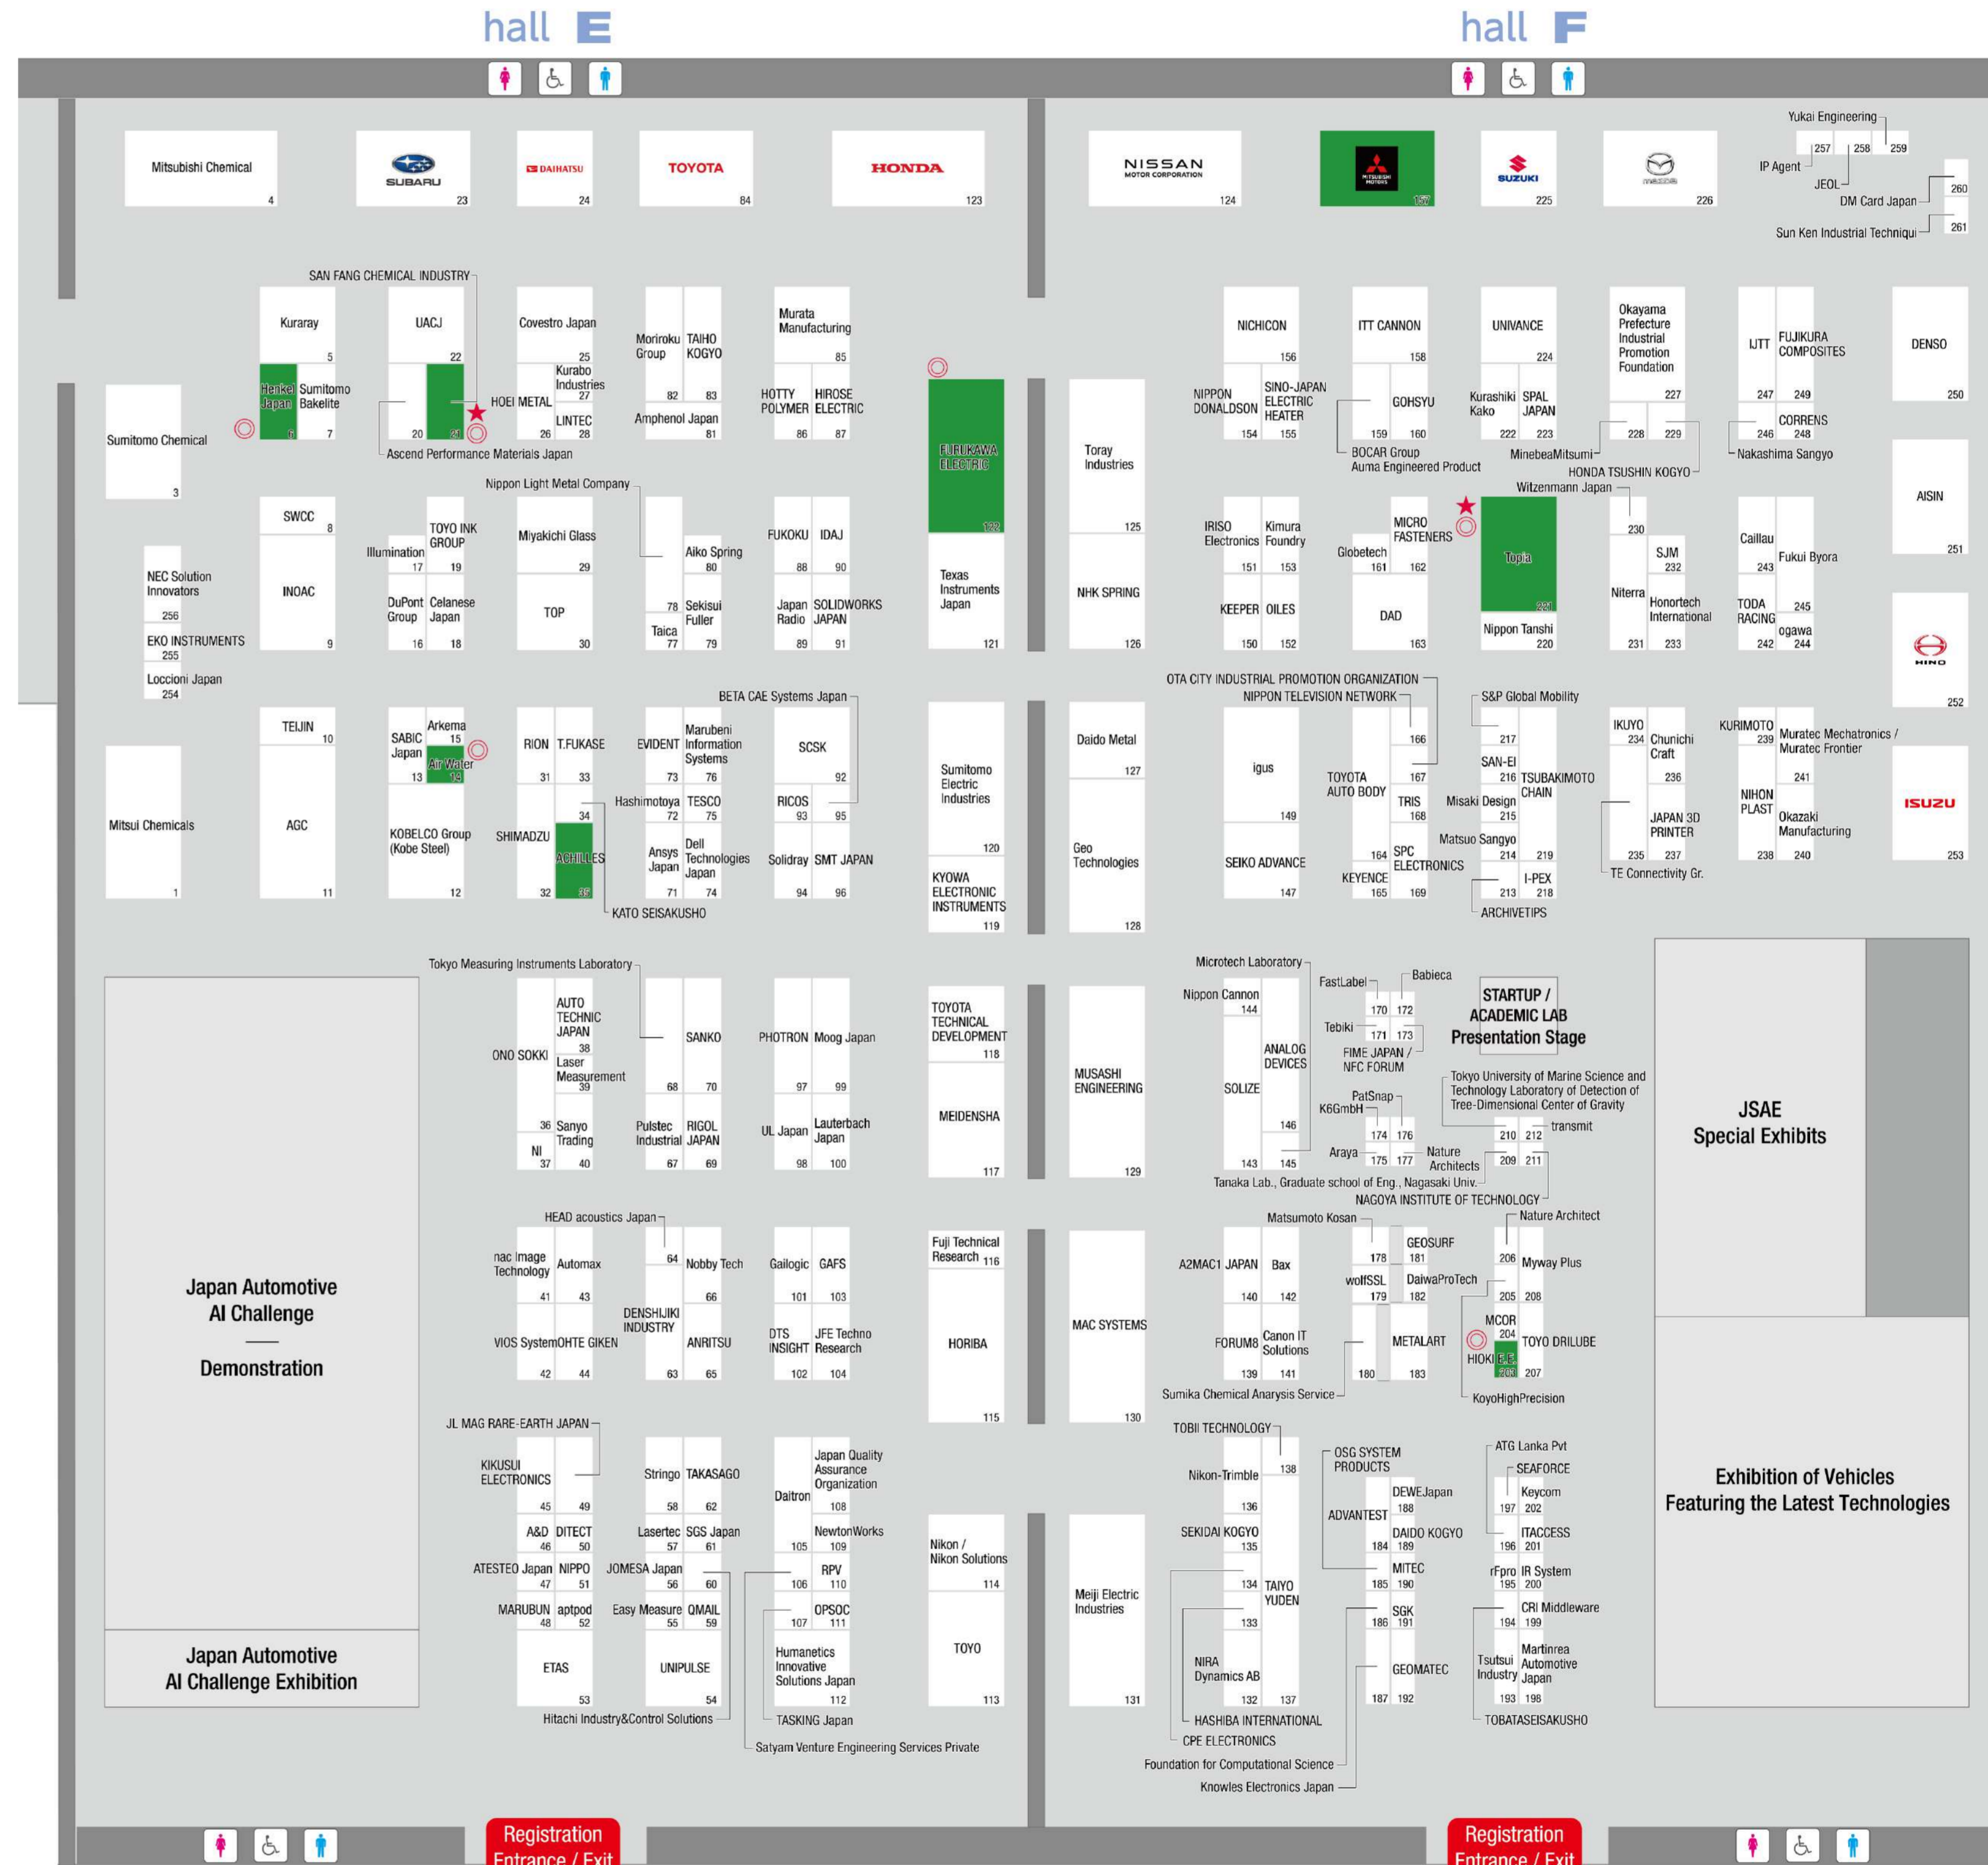

Company	Booth No.	Key Point	Technology
Aida Engineering Co.,Ltd.	227	World first	
CRI Middleware Co., Ltd.	199		automatic driving
TECHMATRIX Corp.	On-line		
Tokyo University of Marine Science and Technology Laboratory of Detection of Tree-Dimensional Center of Gravity	210	World first	automatic driving
NIRA Dynamics	132		automatic driving
FURUKAWA ELECTRIC Co., Ltd.	122		
MAC SYSTEMS CORPORATION Co., Ltd.	130		
Mazda Motor Corporation	226		
UNIPULSE Corp.	54		
UNIVANCE Corp.	224		Carbon neutral

★:Technology is a world first ☆:Technology is a Japan first ◎:Technology about Carbon neutral ●:Technology about automatic driving

Company	Booth No.	Key Point	Technology
ACHILLES Corp.	35		
Air Water Inc.	14		Carbon neutral
SAN FANG CHEMICAL INDUSTRY Co., Ltd.	21	World first	Carbon neutral
Topia Co., Ltd.	221	World first	Carbon neutral
HIOKI E.E. CORPORATION	203		Carbon neutral
FURUKAWA ELECTRIC Co., Ltd.	122		Carbon neutral
Henkel Japan Ltd.	6		Carbon neutral
Mitsubishi Motors Co., Ltd.	157		

★: Technology is a world first ☆: Technology is a Japan first ◎: Technology about Carbon neutral ●: Technology about automatic driving

Company	Booth No.	Key Point	Technology
IJTT Co., Ltd.	247		Carbon neutral
INOAC CORPORATION	9		Carbon neutral
Witzenmann Japan K.K.	230		
SWCC Corporation	8	Japan first	Carbon neutral
TSUBAKIMOTO CHAIN Co., Ltd.	219		
TOP Co., Ltd.	30		
Nissan Motor Co., Ltd.	124		Carbon neutral
Hino Motors Ltd.	252		Carbon neutral
T.FUKASE Co., Ltd.	33	World first	
UNIVANCE Corp.	224		Carbon neutral