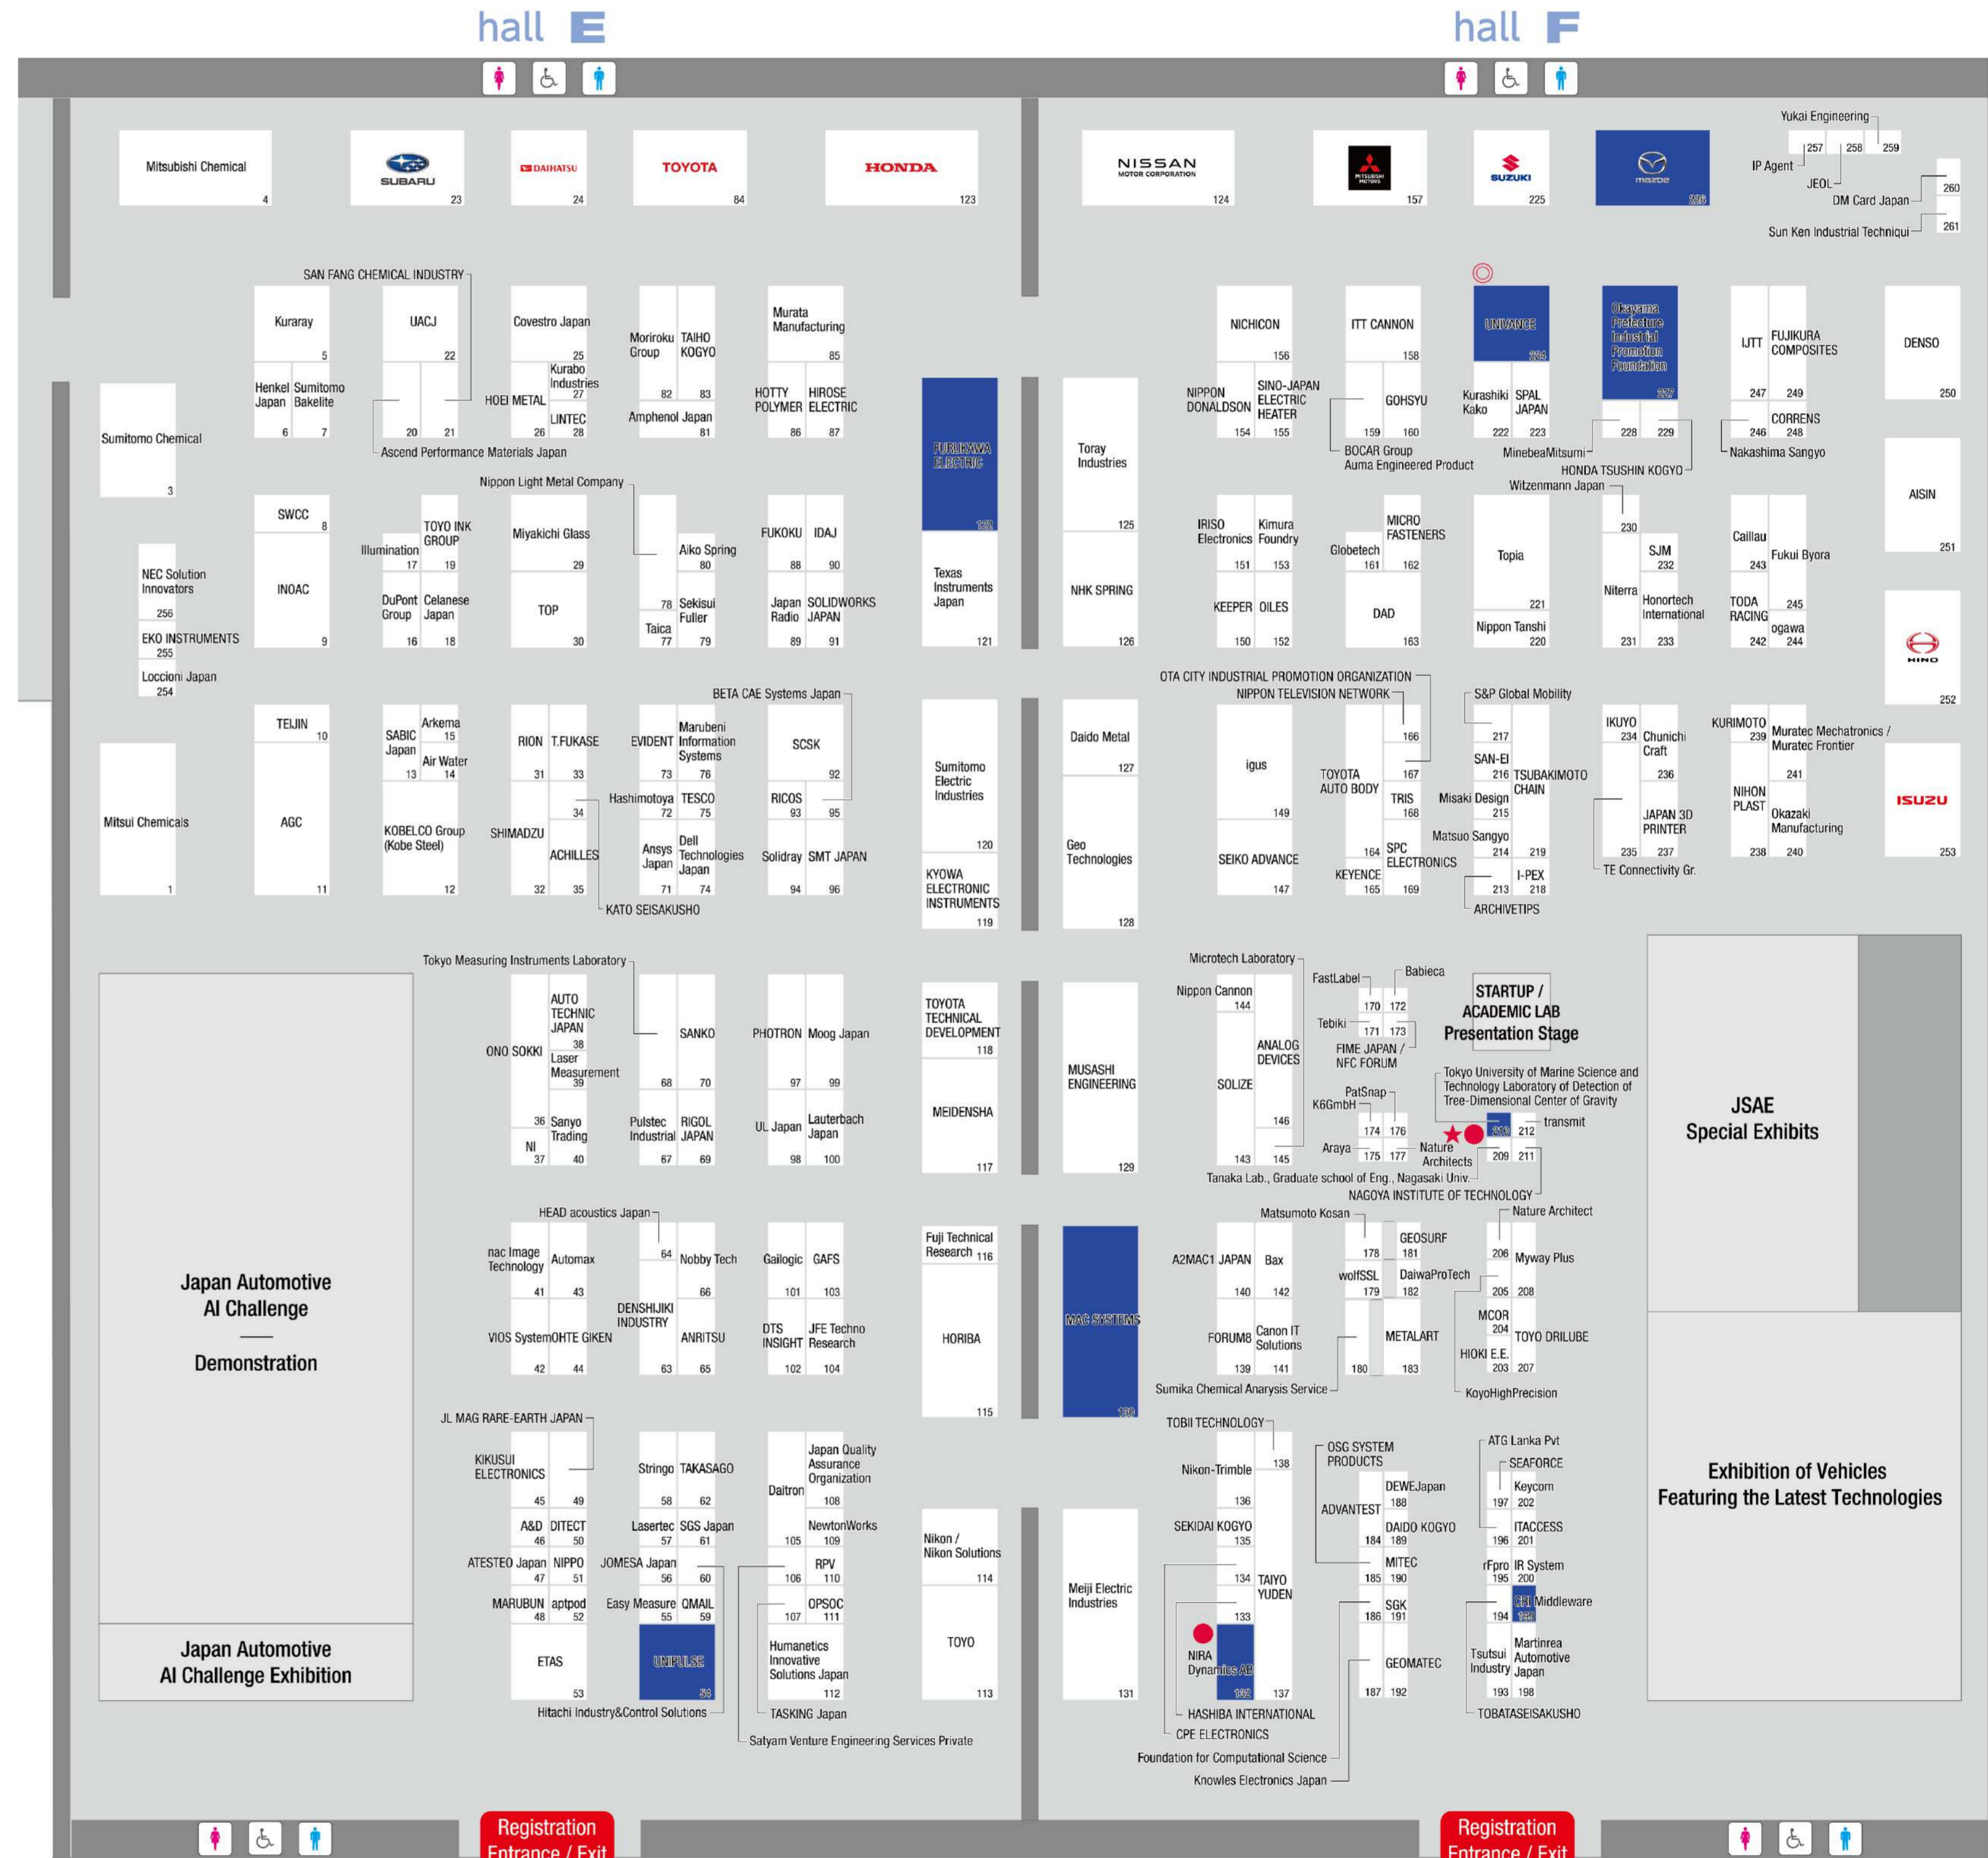

Company	Booth No.	Key Point	Technology
Aida Engineering Co.,Ltd.	227	World first	
CRI Middleware Co., Ltd.	199		automatic driving
TECHMATRIX Corp.	On-line		
Tokyo University of Marine Science and Technology Laboratory of Detection of Tree-Dimensional Center of Gravity	210	World first	automatic driving
NIRA Dynamics	132		automatic driving
FURUKAWA ELECTRIC Co., Ltd.	122		
MAC SYSTEMS CORPORATION Co., Ltd.	130		
Mazda Motor Corporation	226		
UNIPULSE Corp.	54		
UNIVANCE Corp.	224		Carbon neutral

★:Technology is a world first ☆:Technology is a Japan first ◎:Technology about Carbon neutral ●:Technology about automatic driving

Company	Booth No.	Key Point	Technology
ACHILLES Corp.	35		
Air Water Inc.	14		Carbon neutral
SAN FANG CHEMICAL INDUSTRY Co., Ltd.	21	World first	Carbon neutral
Topia Co., Ltd.	221	World first	Carbon neutral
HIOKI E.E. CORPORATION	203		Carbon neutral
FURUKAWA ELECTRIC Co., Ltd.	122		Carbon neutral
Henkel Japan Ltd.	6		Carbon neutral
Mitsubishi Motors Co., Ltd.	157		

★: Technology is a world first ☆: Technology is a Japan first ◎: Technology about Carbon neutral ●: Technology about automatic driving

Company	Booth No.	Key Point	Technology
IJTT Co., Ltd.	247		Carbon neutral
INOAC CORPORATION	9		Carbon neutral
Witzenmann Japan K.K.	230		
SWCC Corporation	8	Japan first	Carbon neutral
TSUBAKIMOTO CHAIN Co., Ltd.	219		
TOP Co., Ltd.	30		
Nissan Motor Co., Ltd.	124		Carbon neutral
Hino Motors Ltd.	252		Carbon neutral
T.FUKASE Co., Ltd.	33	World first	
UNIVANCE Corp.	224		Carbon neutral

★: Technology is a world first ☆: Technology is a Japan first ⊙: Technology about Carbon neutral ●: Technology about automatic driving

Company	Booth No.	Key Point	Technology
DTS INSIGHT Corp.	102		
Babieca	172	World first	automatic driving
FIME JAPAN Co., Ltd./NFC FORUM	173		
FURUKAWA ELECTRIC Co., Ltd.	122		
Miyakichi Glass Co., Ltd.	29		