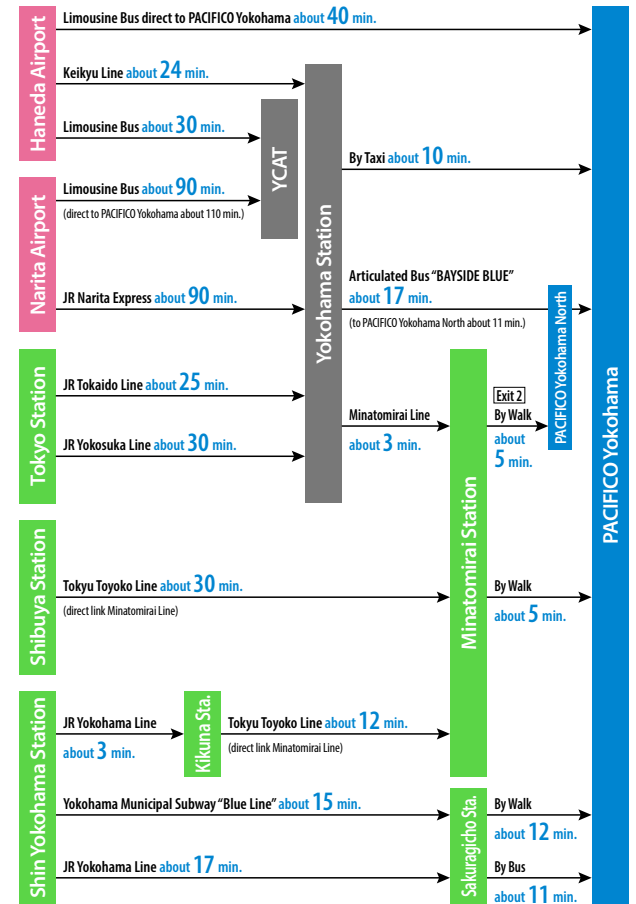

PACIFICO YOKOHAMA

ACCESS GUIDE

About 40 minutes by direct limousine bus from Haneda Airport

Nearest stations: Minatomirai Line Minatomirai Station / JR Sakuragicho Station

1-1-1 Minato Mirai, Nishi-ku, Yokohama 220-0012, Japan Tel: +81-45-221-2155 (General Information)

*To PACIFICO Yokohama North: 1-1-2, Minato Mirai, Nishi-ku, Yokohama

Parking Lot Information

- P1** Minatomirai Public Parking Lot
- P2** Rinko Park Parking Lot
- P3** Bus / Large Vehicle Parking Lot
- P4** North Parking Lot